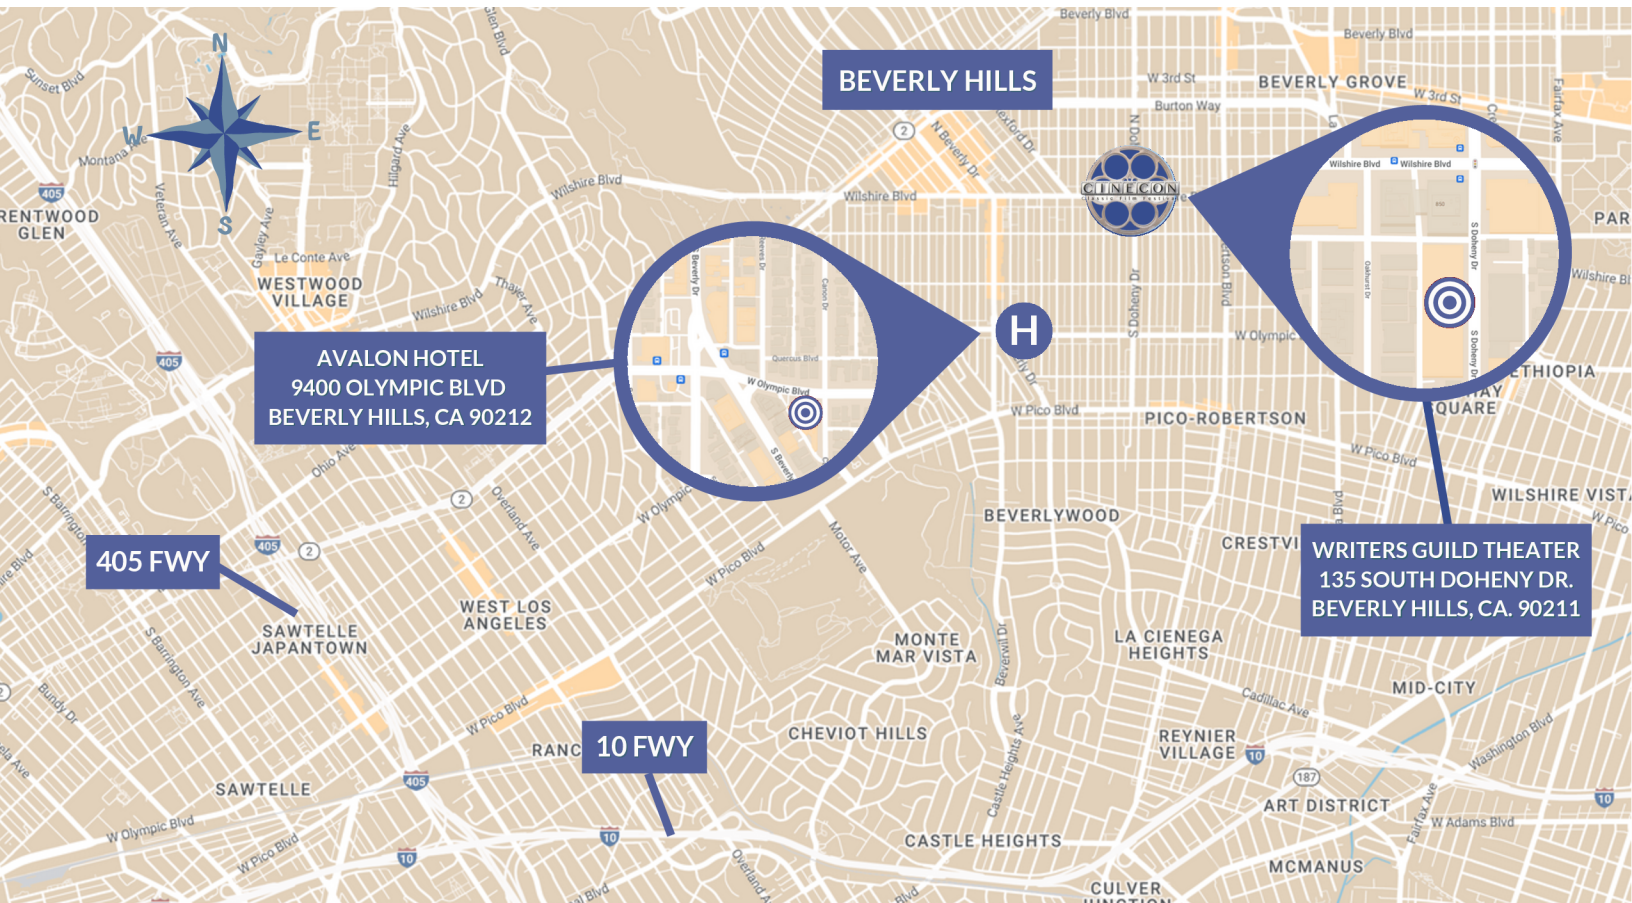

DIRECTIONS - CINECON 60

DRIVING

From Downtown Los Angeles

From DTLA
(10.8 miles) via I-10 W

- 1) Get on CA-110 from Flower St (0.7 mi)
- 2) Continue on CA-110.
Take Exit 21 and I-10 W to Cadillac Ave.
Take exit 7A from I-10 W. (7.3 mi)
- 3) Follow La Cienega Blvd and W Pico Blvd to S Doheny Dr in Beverly Hills. (2.8 mi)

Writers Guild Theater
135 S Doheny Dr, Beverly Hills, CA 90211

From Los Angeles International Airport (LAX)

(16.2 miles) via I-405 N and W Olympic Blvd

Los Angeles International Airport
1 World Way, Los Angeles, CA 90045

- 1) Get on I-105 E from CA-1 S/S Sepulveda Blvd (1.9 mi)
- 2) Take I-405 N to National Blvd. Take exit 53A from I-405 N (9.5 mi)
- 3) Take W Olympic Blvd to S Doheny Dr in Beverly Hills (4.8 mi)

Writers Guild Theater
135 S Doheny Dr, Beverly Hills, CA 90211

(2 stops) Stop ID: 2397

To Grand Av at 5th St

3) Walk - 5th / Grand

Bus 20 - Westwood

4) (41 stops) Stop ID: 15688

Modified service

To Wilshire / Doheny

5) Walk - 463 ft